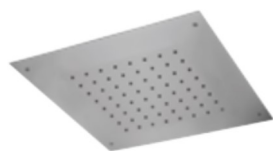

SALISCENDI
SLIDING RAILS

DOCCETTE
HAND
SHOWERS

OASIS
SHUT-OFF

BOCCH
SPOUTS

ACCESSORI
RUBINETTERIA
TAP
ACCESSORIES

SOFFIONI - SHOWER HEADS

SOFFIONI A SOFFITTO CON TELAIO - CEILING SHOWER HEAD WITH FIXING SET