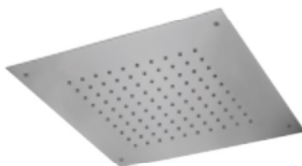

A579SFCM43

Soffione a soffitto in Acciaio INOX lucidato a specchio con sistema anticalcare, 43x43 cm con getto a pioggia.

Ceiling stainless steel mirror polished shower head with antilimestone system, 43x43 cm, with rain jet.