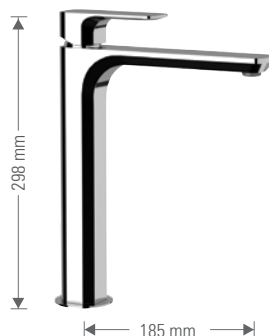

TIARA

Monocomando lavabo.
Single-lever basin mixer.

- **TA605** con scarico
  with pop-up waste
- **TA606** senza scarico
  without pop-up waste

Monocomando lavabo XL.
XL basin mixer.

- **TA607** con scarico
  with pop-up waste
- **TA607B** -senza scarico
  without pop-up waste