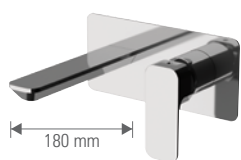

**Technical Characteristics:**

*The series is equipped with ceramic cartridge Ø 35 mm,  
produced by S.T.S.R. - Research Development Technical Office  
[www.stsr.it](http://www.stsr.it)*

TIARA

Monocomando lavabo XL.  
*XL basin mixer.*

# TIARA

Monocomando lavabo.  
*Single-lever basin mixer.*

- **TA605** con scarico  
*with pop-up waste*
- **TA606** senza scarico  
*without pop-up waste*

Monocomando lavabo XL.  
*XL basin mixer.*

- **TA607** con scarico  
*with pop-up waste*
- **TA607B** -senza scarico  
*without pop-up waste*

Miscelatore monocomando a incasso per  
lavabo, con piastra rettangolare.  
*Single-lever built-in basin mixer, with  
rectangular wall flange.*

- **TA632**

Miscelatore monocomando a incasso per  
lavabo, con piastra rettangolare verticale.  
*Single-lever built-in basin mixer, with vertical  
rectangular wall flange.*

*Ultra slim stainless steel mirror polished shower head 33x22 cm with arm cm 30, built-in bath/shower mixer with diverter with Tiara Plate, handshower 1 function with button to change the intensity of the jet, anti-limestone with silicone jets, duplex shower holder.*