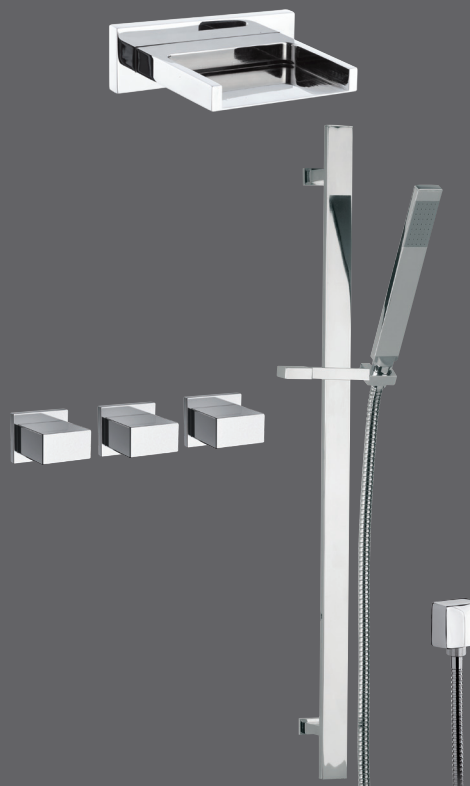

W4442CA

Set doccia con deviatore composta da:
Art. A590CA: doccia con getto a cascata;
Art.355 494: Saliscendi lusso ultra piatto con asta rettangolare piatta larga 30 mm, lunga cm 60 con doccetta ultrapiatta;
Art. A521 Attacco presa acqua, tipo quadrato, pesante;
Art. W4454: rubinetto doccia incasso.
il tutto in ottone cromato.

Shower kit with diverter composed by:
Art. A590CA: C.p. brass shower head with waterfall jet;
Art. A355 494: Deluxe sliding rail extra flat, rectangular extra flat rod large mm 30, length cm 60, with hand shower extra flat;
Art. A521 C.p. brass wall water punch connector, squared and heavy type;
Art. W4454: Built-in right valve;
all in c.p. brass.