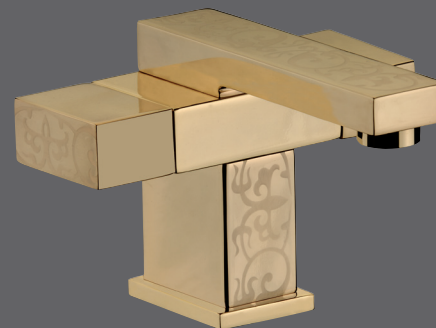

W5112YG82
Monoforo lavabo con scarico.
One hole washbasin mixer.