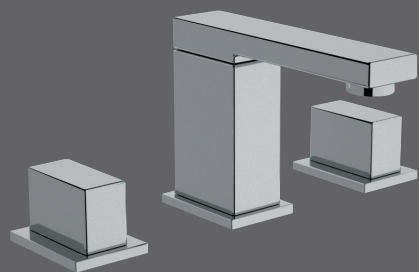

*The concept of two handles mixers is proposed in a modern style bringing the traditional mixing system in the design environment.*

*The series, entirely designed and produced in our laboratories, is another little jewel of the design and technology "Made in Italy".*

## W5188

Miscelatore monocomando lavabo da pavimento, altezza bocca cm 95, scarico click-clack con troppo pieno.  
*Single-lever mixer floor mounting, spout height cm 95, click-clack waste with overflow.*