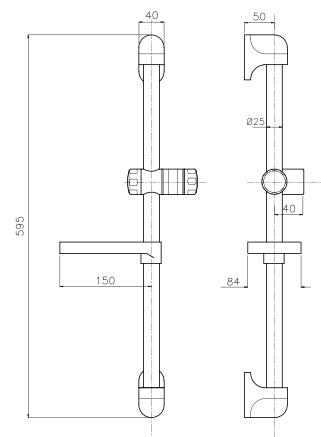

SB001

IT_ Saliscendi cm.59,5, tubo Ø 25 mm S/S 304, supporti tondi in ABS fissi, scorrevole in ABS

EN_ Sliding bar cm.59,5, tube Ø 25 mm S/S 304, ABS round fixed brackets, ABS slider

FR_ Barre de douche cm 59,5, tube Ø 25mm s/s 304, supports ronds fixes, curseur ABS

GR_ Βέργα Ντους 59,5 cm, σωλήνας Ø 25 mm S/S 304, πομπέ σταθερά στηρίγματα πλαστικά ABS, ABS βέργα